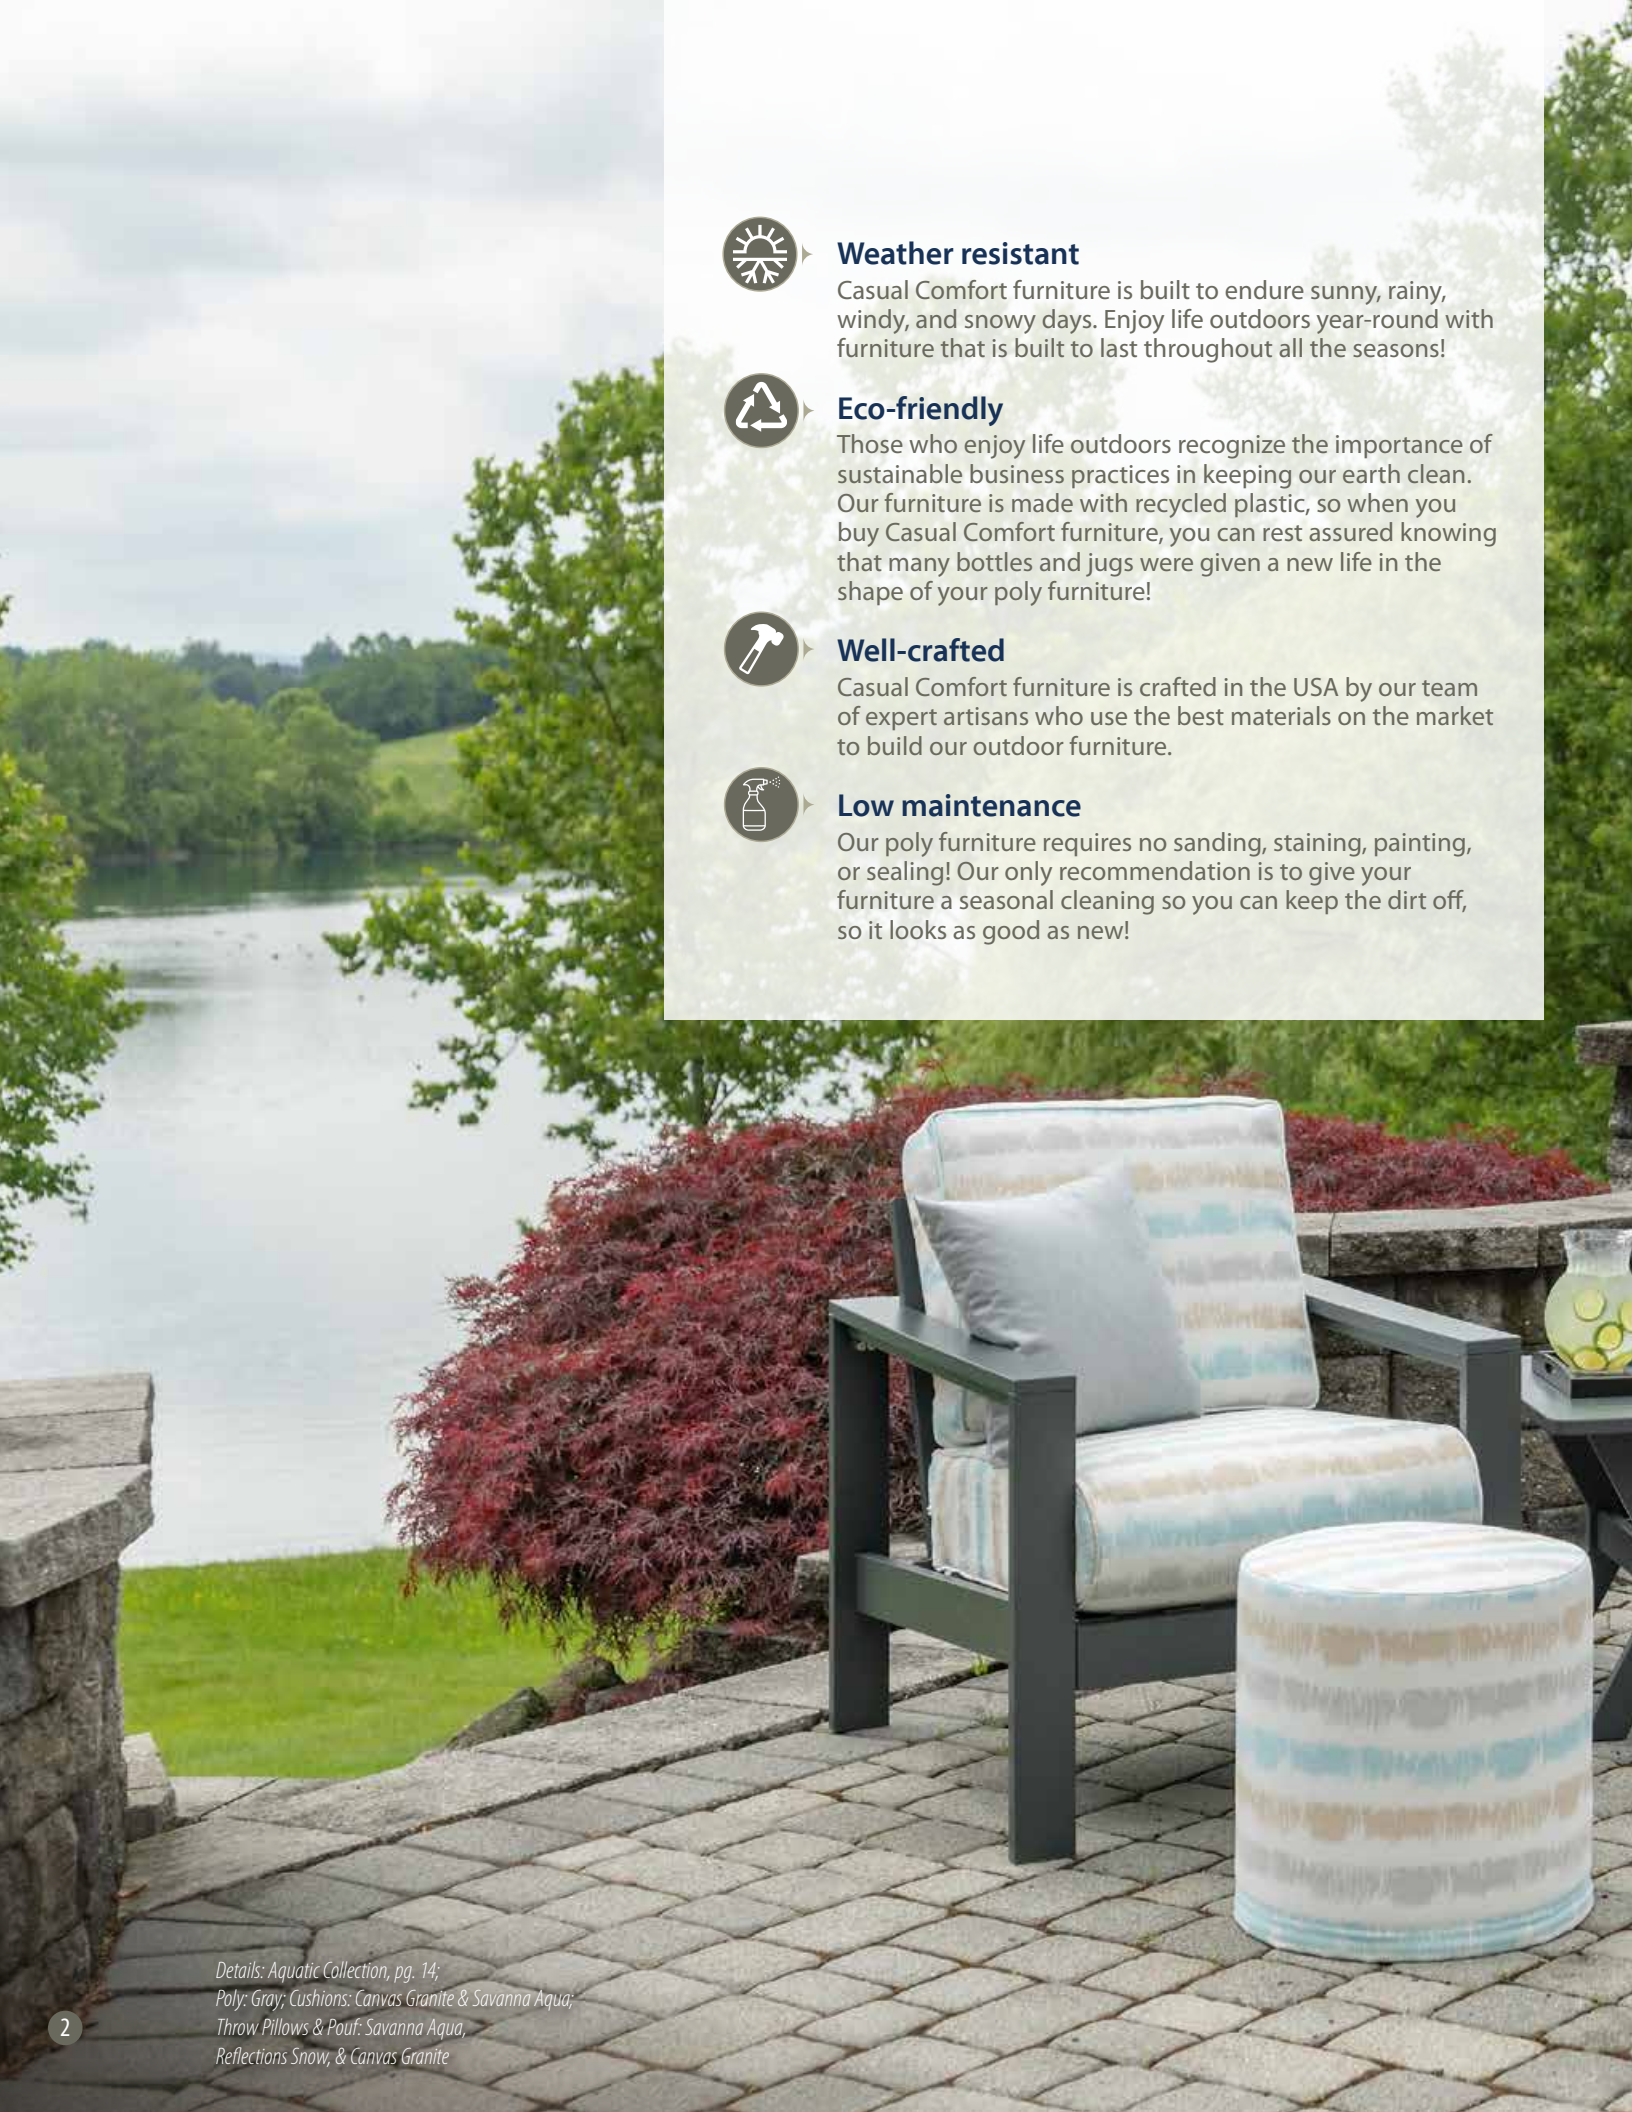

Weather resistant

Casual Comfort furniture is built to endure sunny, rainy, windy, and snowy days. Enjoy life outdoors year-round with furniture that is built to last throughout all the seasons!

Eco-friendly

Those who enjoy life outdoors recognize the importance of sustainable business practices in keeping our earth clean. Our furniture is made with recycled plastic, so when you buy Casual Comfort furniture, you can rest assured knowing that many bottles and jugs were given a new life in the shape of your poly furniture!

Well-crafted

Casual Comfort furniture is crafted in the USA by our team of expert artisans who use the best materials on the market to build our outdoor furniture.

Low maintenance

Our poly furniture requires no sanding, staining, painting, or sealing! Our only recommendation is to give your furniture a seasonal cleaning so you can keep the dirt off, so it looks as good as new!

*Details: Aquatic Collection, pg. 14;
Poly: Gray; Cushions: Canvas Granite & Savanna Aqua;
Throw Pillows & Pouf: Savanna Aqua,
Reflections Snow, & Canvas Granite*