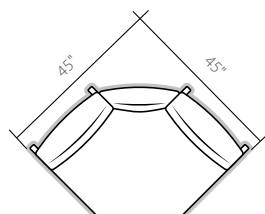

*Connector Club Chair, Love Seat, and Sofa are sold with predrilled holes for compatibility with sectionals.