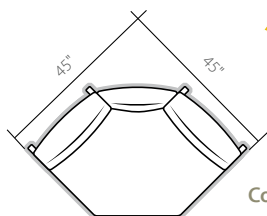

#6500
Corner Piece

*Connector Club Chair, Love Seat, and Sofa are sold with predrilled holes for compatibility with sectionals.