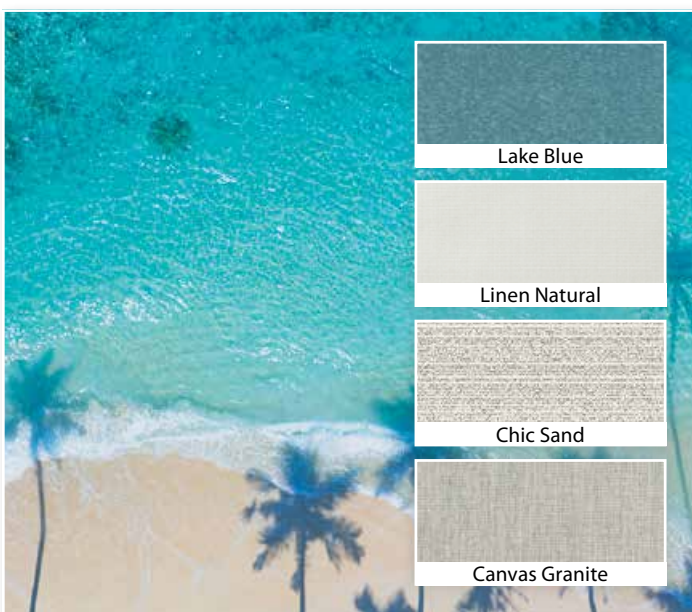

Fabric Colors A

Fabric Colors B

Fabric Colors C

Fabric Colors D

# Sling Fabric Colors

Explore our sling fabric options which are compatible with our Bayshore sling chairs and our Serenity sling chairs!

### Welt

*Self-welt is the standard option, but welts are available in any fabric color - please specify when ordering.*

# Inspiration & Style Guide

Need help finding the right look? Find inspiration in one of our on-trend color palettes.

The top tile is our poly suggestion, followed by 3 fabric pairings.