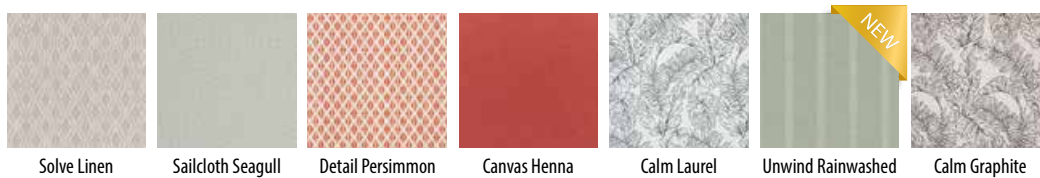

Fabric Colors B