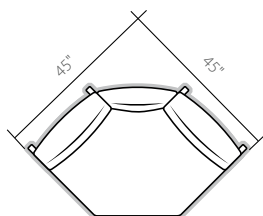

#900 Corner Piece

*Connector Club Chair, Love Seat, and Sofa are sold with predrilled holes for compatibility with sectionals.