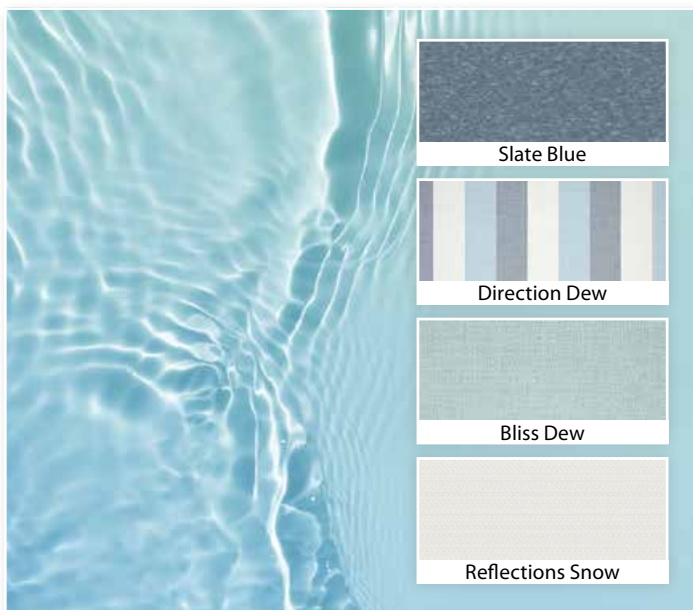

Fabric Colors A

Fabric Colors B

Fabric Colors C

Fabric Colors D

# Sling Fabric Colors

Explore our sling fabric options which are compatible with our Bayshore sling chairs and our Serenity sling chairs!

### Welt

*Self-welt is the standard option, but welts are available in any fabric color - please specify when ordering.*

# Inspiration & Style Guide

Need help finding the right look? Find inspiration in one of our on-trend color palettes.

The top tile is our poly suggestion, followed by 3 fabric pairings.